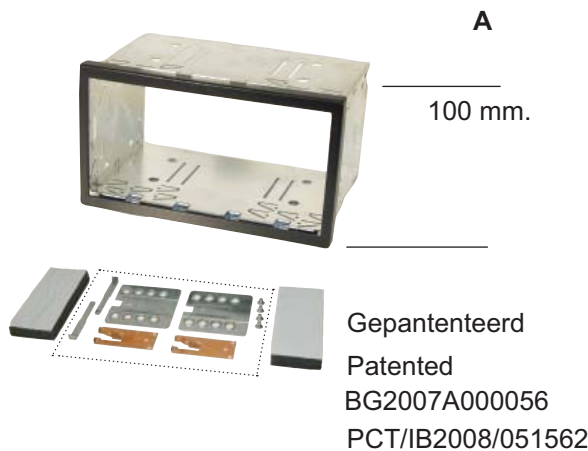

Universele 2-Din kit 110 mm. bus
Universal 2- ISO kit 110 mm. bracket

Auto type gebonden kit zonder metalen bus
Car specific kit without metal bracket

Auto type gebonden kit met metalen bus
Car specific kit with metal bracket