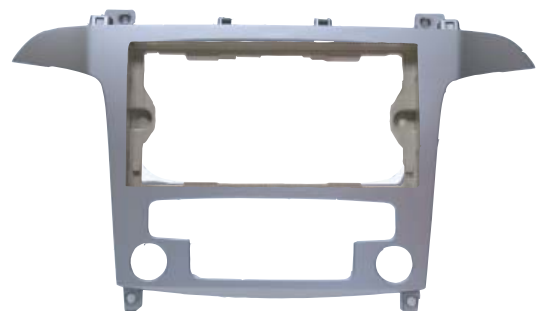

Please make sure that the color of your dashboard matches the above standing bezel panels.
This can be checked by the finis code.
If the code does not match, ask the dealer which panel you need .

Please note that the OEM bezels panels cannot be ordered at Toma Car Parts, only at the Ford dealer.