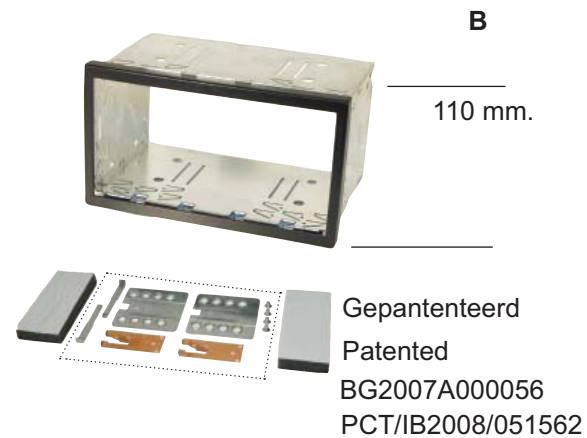

Universele 2-Din kit 110 mm. bus
Universal 2- ISO kit 110 mm. bracket

Auto type gebonden kit zonder metalen bus
Car specific kit without metal bracket

Auto type gebonden kit met metalen bus
Car specific kit with metal bracket